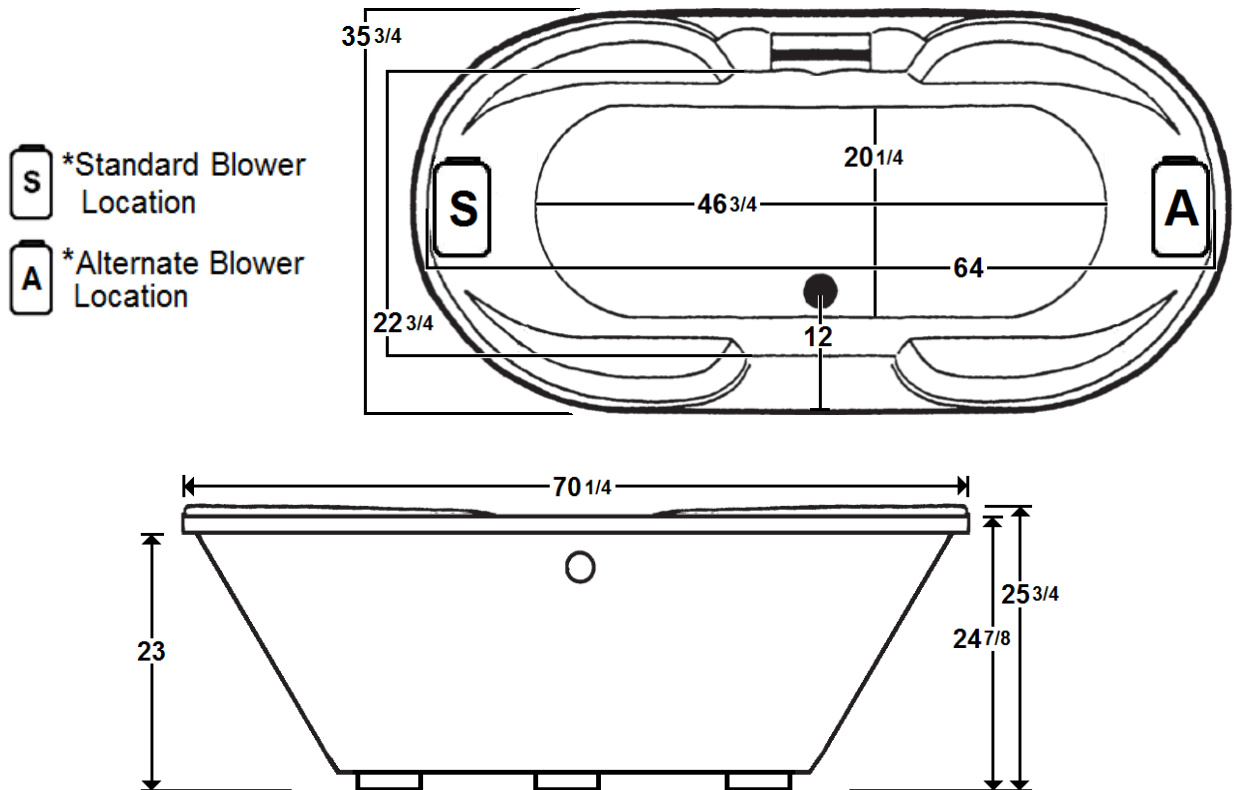

## 70" x 36" Drop-In Acrylic Air Bath

Model Number  
**7036DA064**  
Drop-In Air Bath in White

### Features

- 24 high output lateral air jets
- 10.5 Amp blower / heater
- Variable speed blower with automatic purge
- Includes Wave & Pulse modes
- Includes Chromatherapy
- Constructed of high-gloss durable acrylic
- Deep bathing well with textured slip resistant bottom
- Transitional / Modern design
- Limited lifetime warranty
- Made in the USA

**\*All dimensions are +/- 1/2" and subject to change without notice\***

### Technical Information

- Weight: 201 lbs.
- Water Depth to Overflow:  $18\frac{1}{2}$ "
- Water Capacity: 80 gal.
- Sump Dimension:  $46\frac{3}{4}$ " x  $20\frac{1}{4}$ "